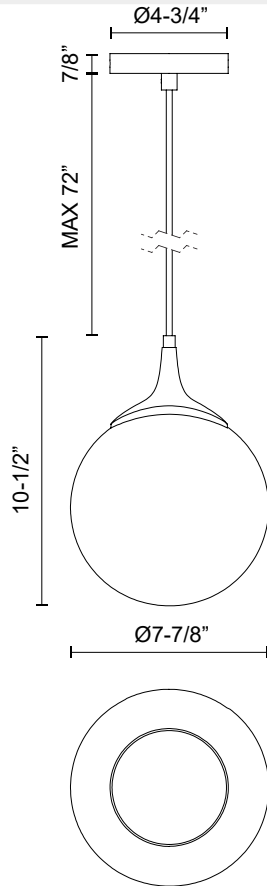

## NOUVEAU PD505108

FIXTURE DIMENSIONS	D7-7/8" x H10-1/2"
LAMP TYPE	E26
MAX WATTAGE	40W
BULB QTY	1
BULBS INCLUDED	No
VOLTAGE	120V
GLASS DETAILS	Opal Glass
MATERIAL	Glass; Steel;
WIRE LENGTH	72"
MINIMUM HANG HEIGHT	12"
SLOPED CEILING ADAPTABLE	Yes
LOCATION	Dry
CANOPY DIMENSIONS	D4-3/4" x H7/8"
BRAND	Alora Mood

[ D - Diameter, L - Length, W - Width, H - Height, E - Extension ]